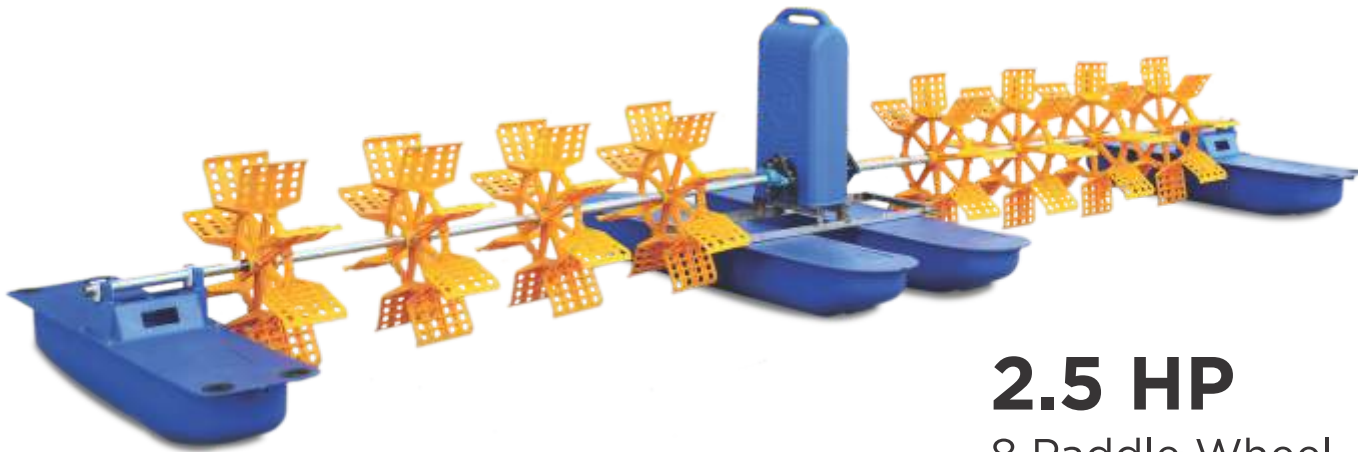

2.5 HP

6 Paddle Wheel
Aerator (Bevel)

VALUE AERATORS

2.5 HP

8 Paddle Wheel
Aerator (Bevel)

3 HP

10 Paddle Wheel
Aerator (Bevel)

AERATORS SPARES